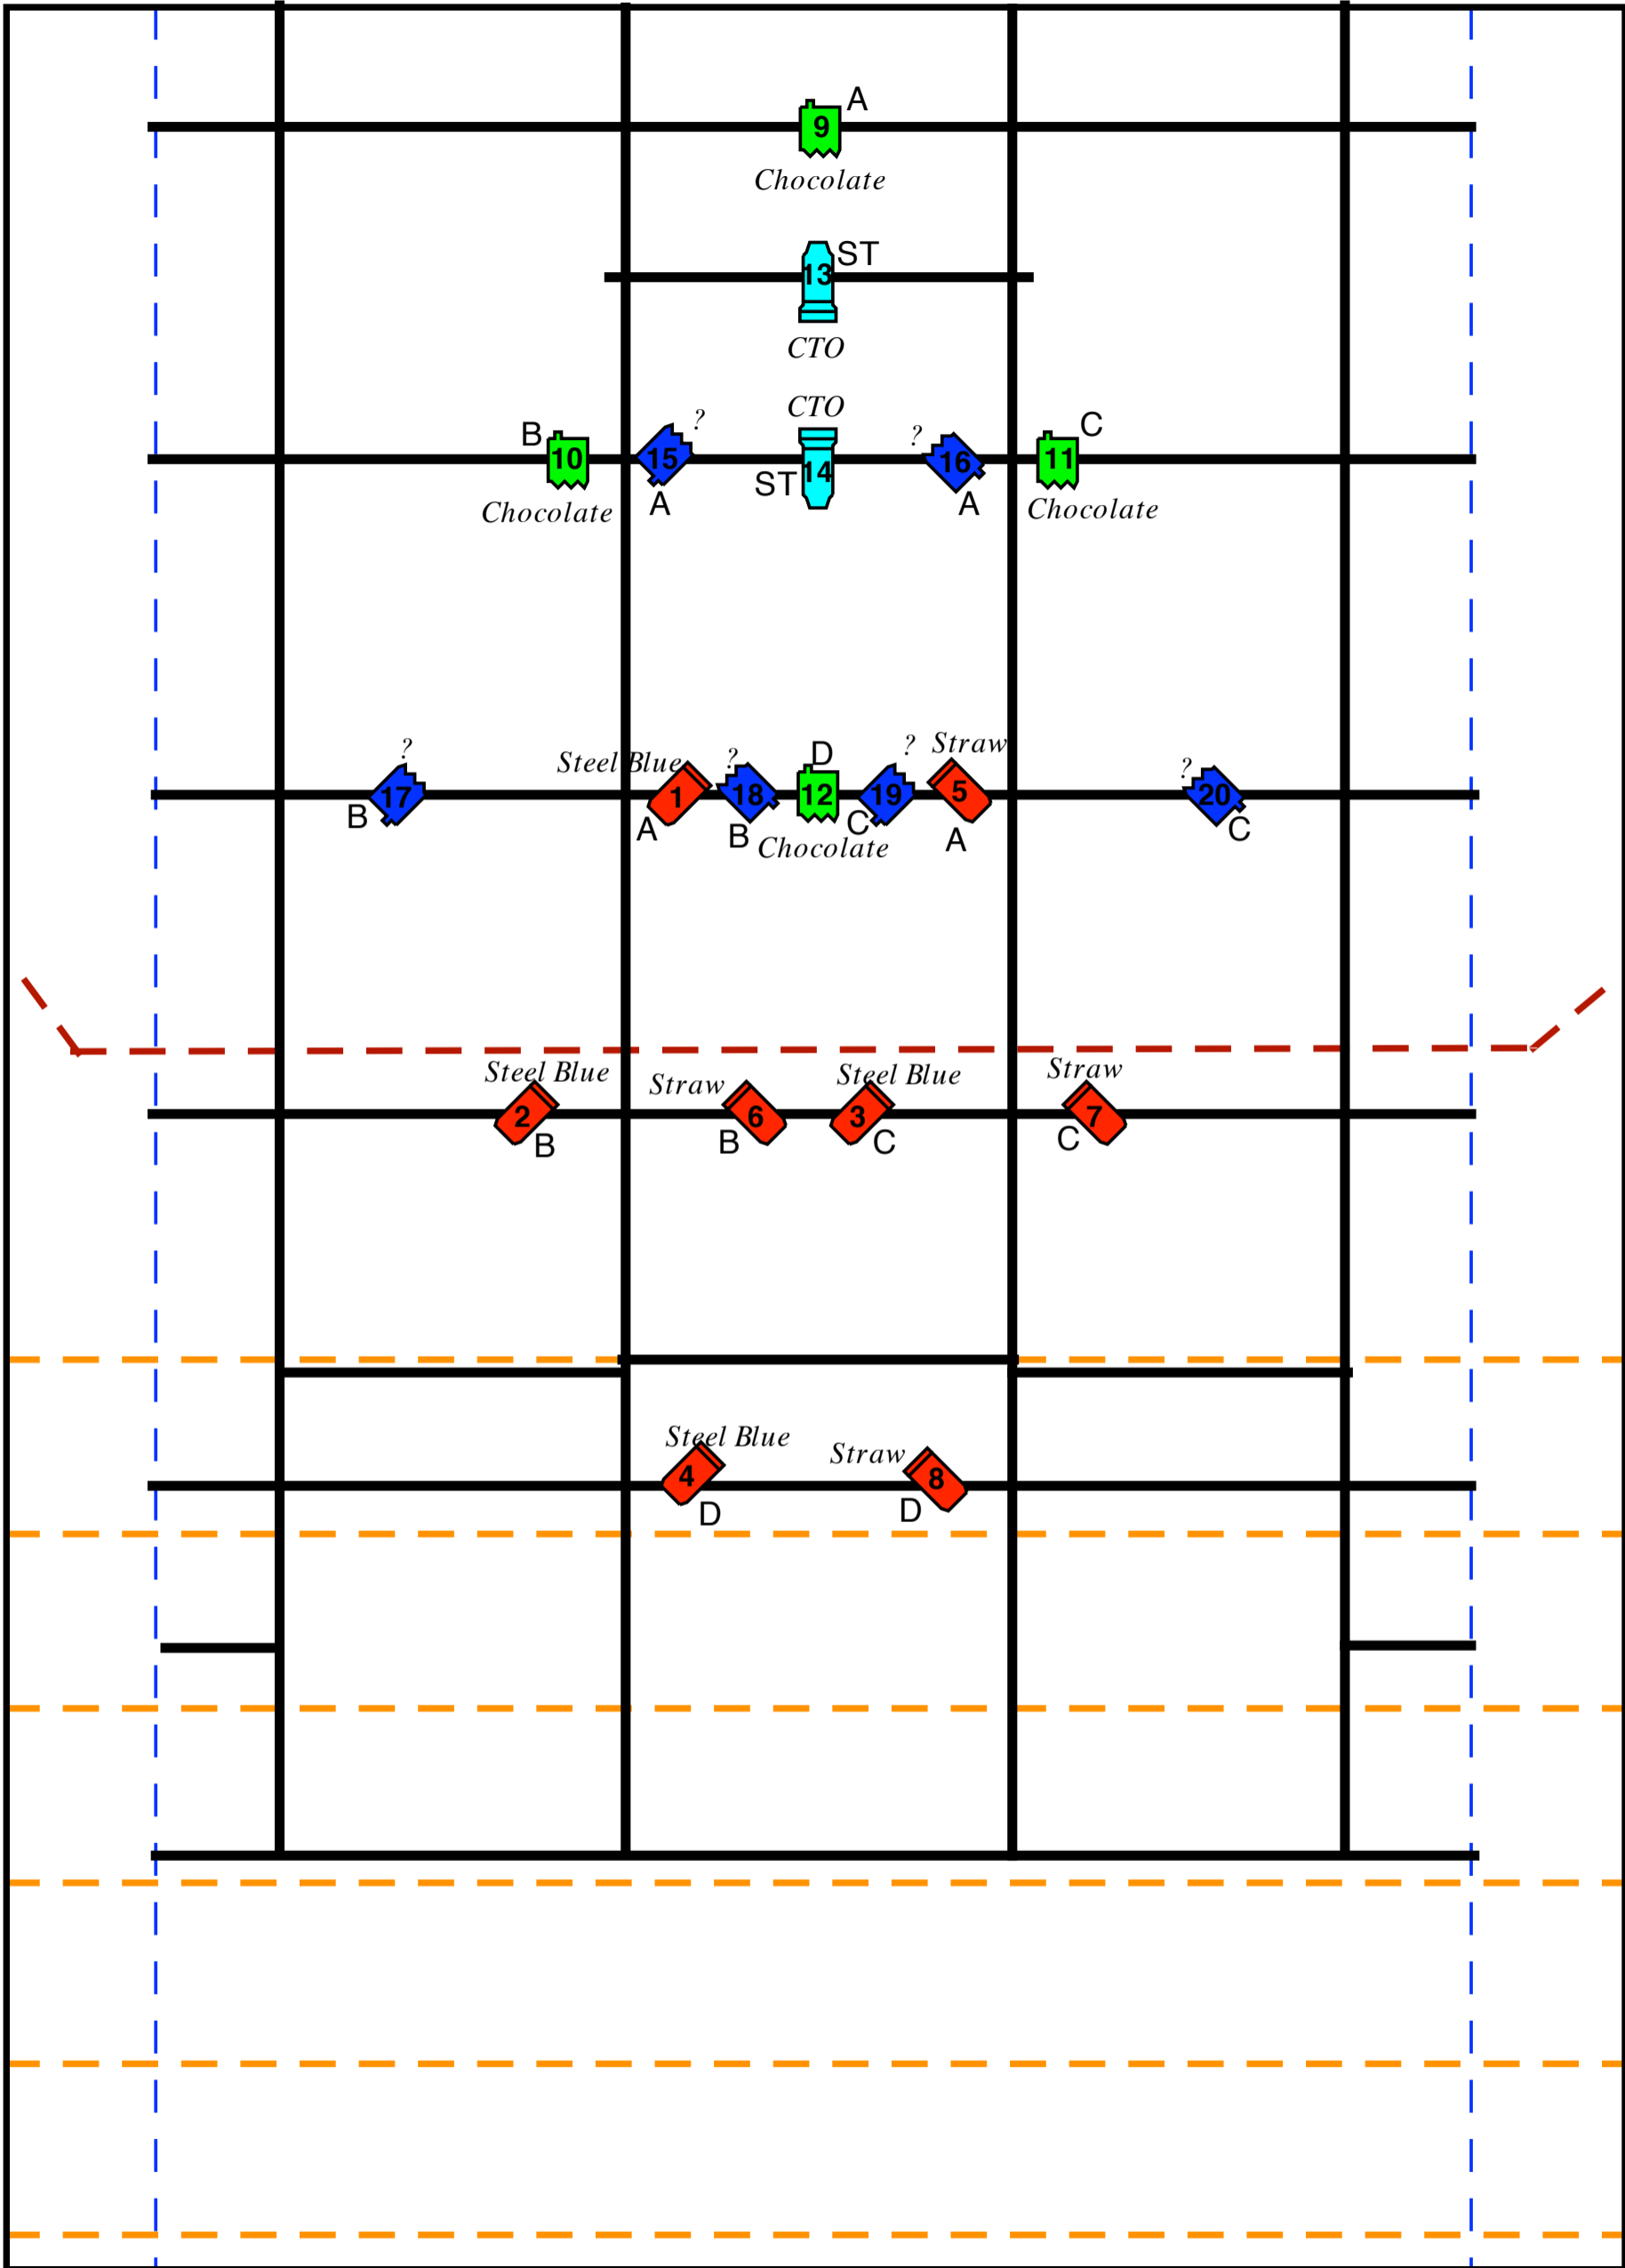

Show: No Exit
 Designer: NB
 Theatre: Bedlam
 Date: 25th December 09

No Exit Rig Plan

Key	
	Minnette
	Acclaim Fres
	25-50° Source Four J
<i>Color</i>	
	Position

Channel